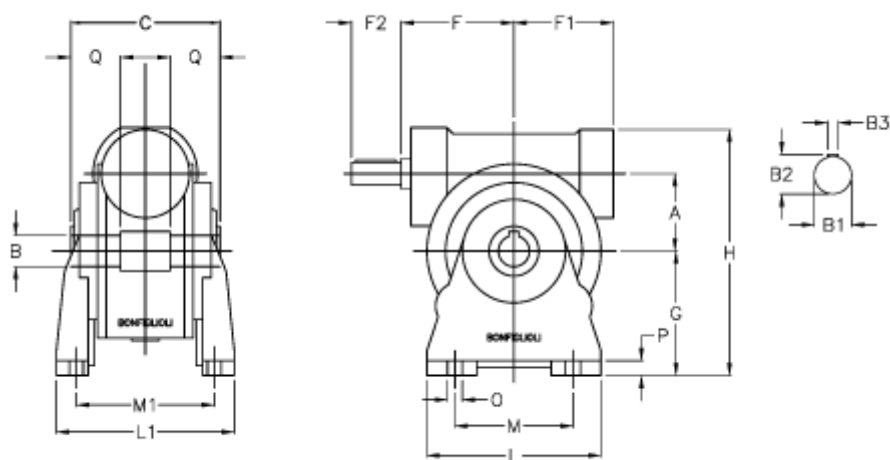

Article number: 3901185015200

Description: Worm gear with solid input shaft
VF 185A-15-HS

Measures

a	= 185.4	F1	= 205	P	= 22
B	= 60	g	= 254	Q	= 65.0
B1 E7	= 40	H	= 521		
B2	= 43.0	L	= 360		
B3 H9	= 12	L1	= 320		
C	= 190	m	= 270		
Description	= VF 185A-xx-HS	M1	= 251.0		
F	= 214.5	O	= 22.0		